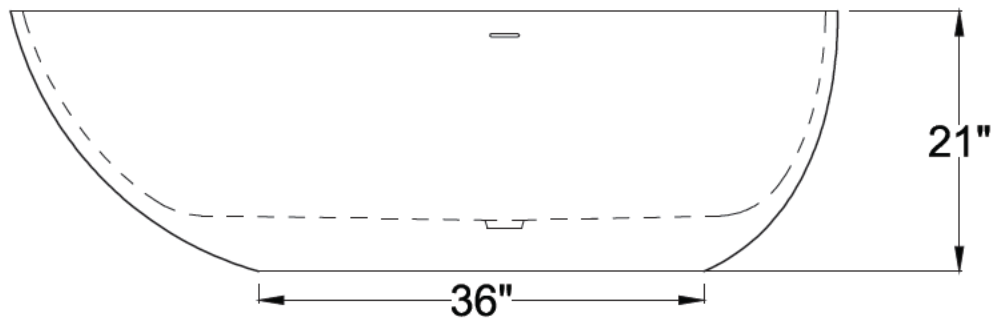

ANZZI™

FIUME & MAKOT

Freestanding Bathtub
FT-AZ502 & BS-S06

Dimensions:

33.5" L x 67" W x 21" H

Weight: 74 lb.

Material: ANZZI Stone™ Resin

Capacity: 74 gal

For more information visit

www.ANZZI.com or call

1-844-44-ANZZI

Perfection is our Tradition™