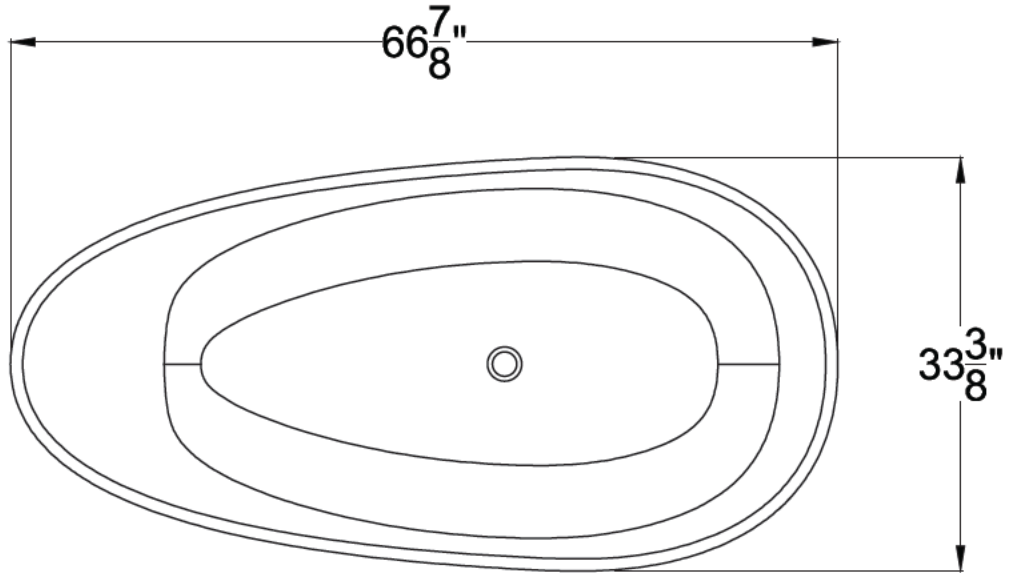

ANZZI™

FIUME & MAKOT

Freestanding Bathtub
FT-AZ502 & BS-S06

Dimensions:

33.5" L x 67" W x 21" H

Weight: 74 lb.

Material: ANZZI Stone™ Resin

Capacity: 74 gal

For more information visit

www.ANZZI.com or call

1-844-44-ANZZI

Perfection is our Tradition™